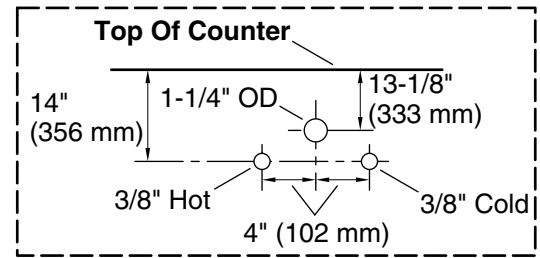

### Features

- Three-way adjustable slow-close door hinges for easy cabinet access
- 18" (457 mm) cabinet interior provides ample storage space
- Finish-matched cabinet interior offers generous clearance for plumbing
- Customize your storage with optional accessories such as floor liners, drawer organizers, and perfectly sized containers (sold separately)
- Coordinates with K-33584 upgraded hardware finishes, K-25814 quartz backsplash, and K-25819 quartz side splash (sold separately)

## Technical Information

All product dimensions are nominal.