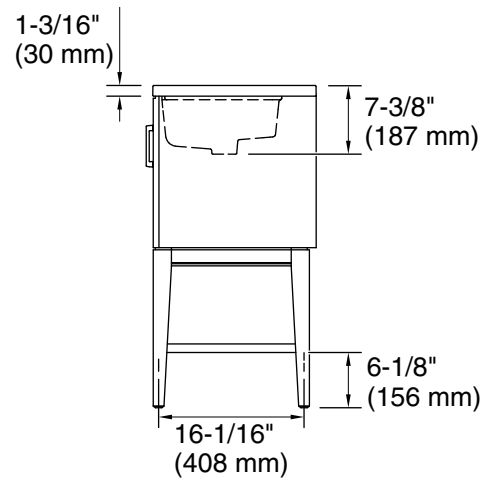

### Features

- Three-way adjustable slow-close door hinges for easy cabinet access
- 18" (457 mm) cabinet interior provides ample storage space
- Finish-matched cabinet interior offers generous clearance for plumbing
- Customize your storage with optional accessories such as floor liners, drawer organizers, and perfectly sized containers (sold separately)
- Coordinates with K-33584 upgraded hardware finishes, K-25814 quartz backsplash, and K-25819 quartz side splash (sold separately)

## Technical Information

All product dimensions are nominal.