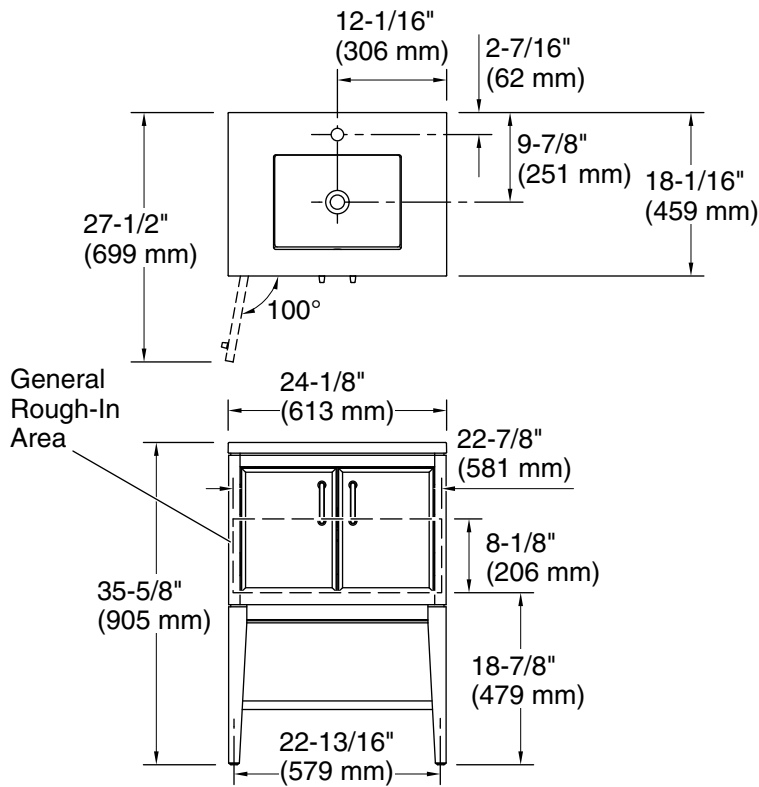

### Features

- Three-way adjustable slow-close door hinges for easy cabinet access
- 18" (457 mm) cabinet interior provides ample storage space
- Finish-matched cabinet interior offers generous clearance for plumbing
- Customize your storage with optional accessories such as floor liners, drawer organizers, and perfectly sized containers (sold separately)
- Coordinates with K-33584 upgraded hardware finishes, K-25814 quartz backsplash, and K-25819 quartz side splash (sold separately)

## Technical Information

All product dimensions are nominal.